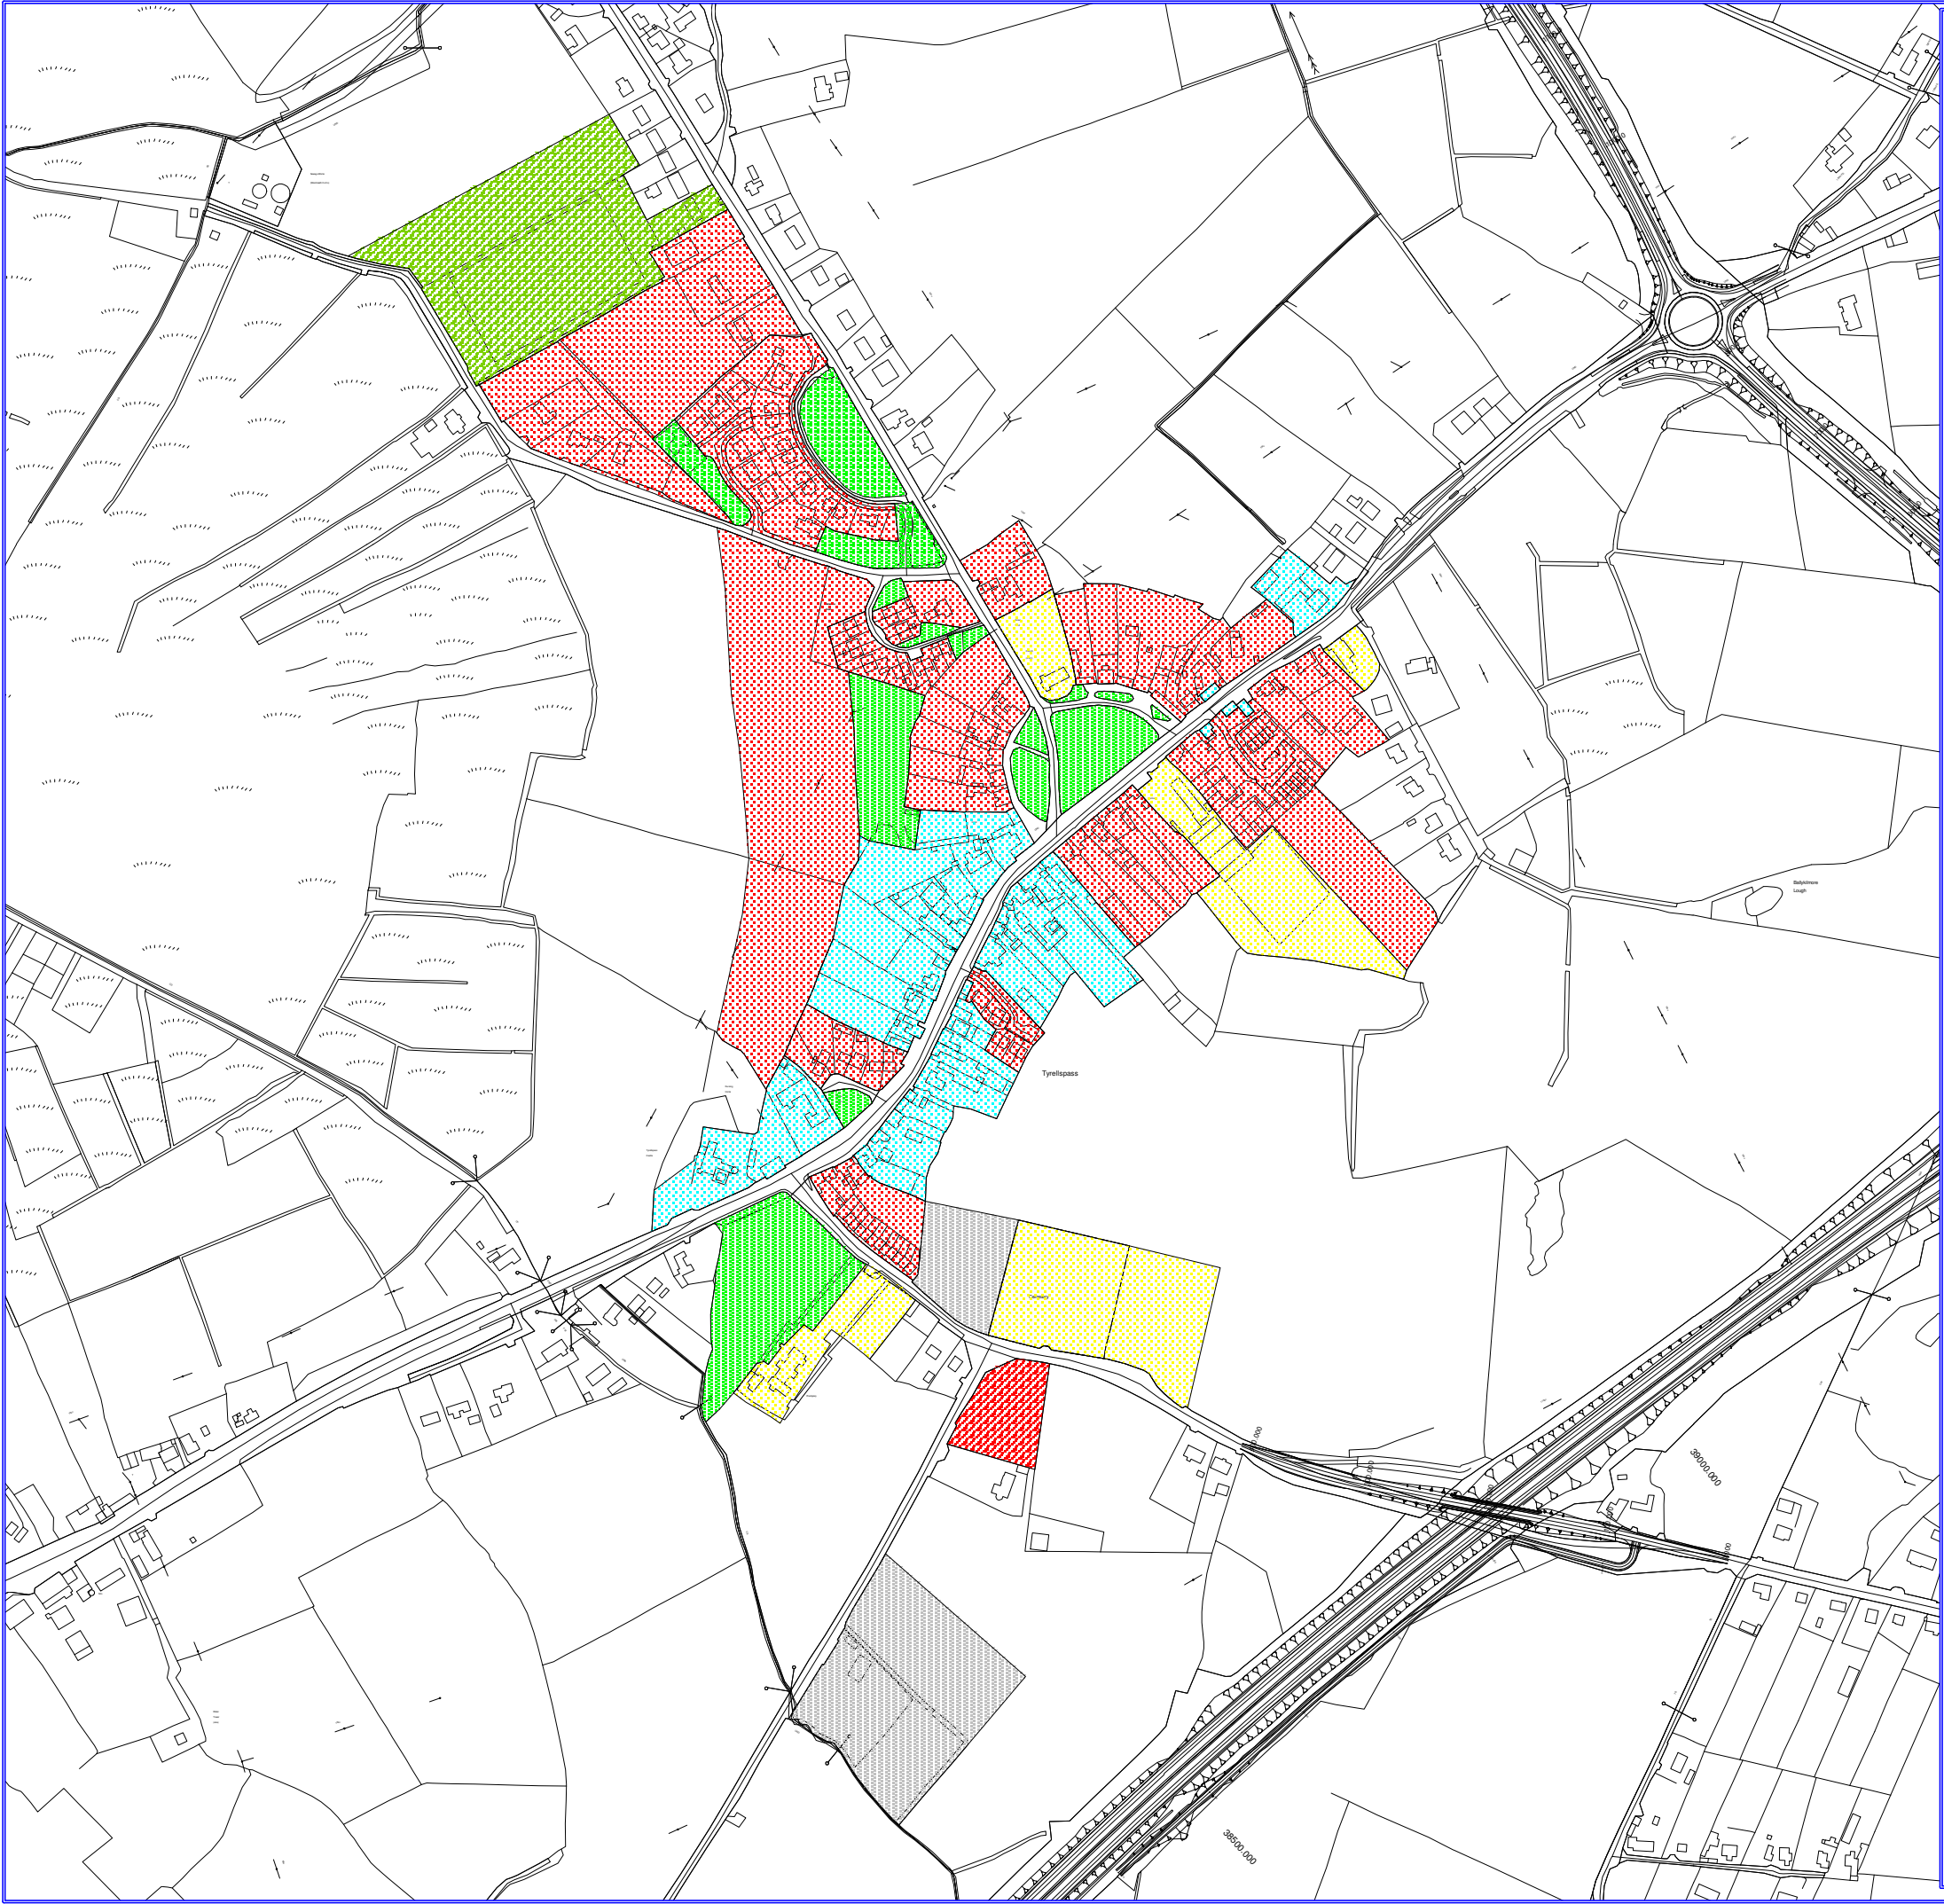

WESTMEATH COUNTY COUNCIL

TYRRELLSPASS LOCAL AREA PLAN ZONING MAP 2008 - 2014

ZONING

-  Residential
-  Low Density Residential
-  Institutional & Educational
-  Enterprise and Employment
-  Mixed use/residential/commercial
-  Sporting Recreational
-  Open Space

APPROX SCALE: 1:5500

WESTMEATH COUNTY COUNCIL
FORWARD PLANNING SECTION

PRODUCED BY WESTMEATH COUNTY COUNCIL'S FORWARD PLANNING SECTION
UNDER COPYRIGHT AGREEMENT FROM ORDNANCE SURVEY OF IRELAND.
ALL RIGHTS RESERVED, LICENCE NO. CCMA9802